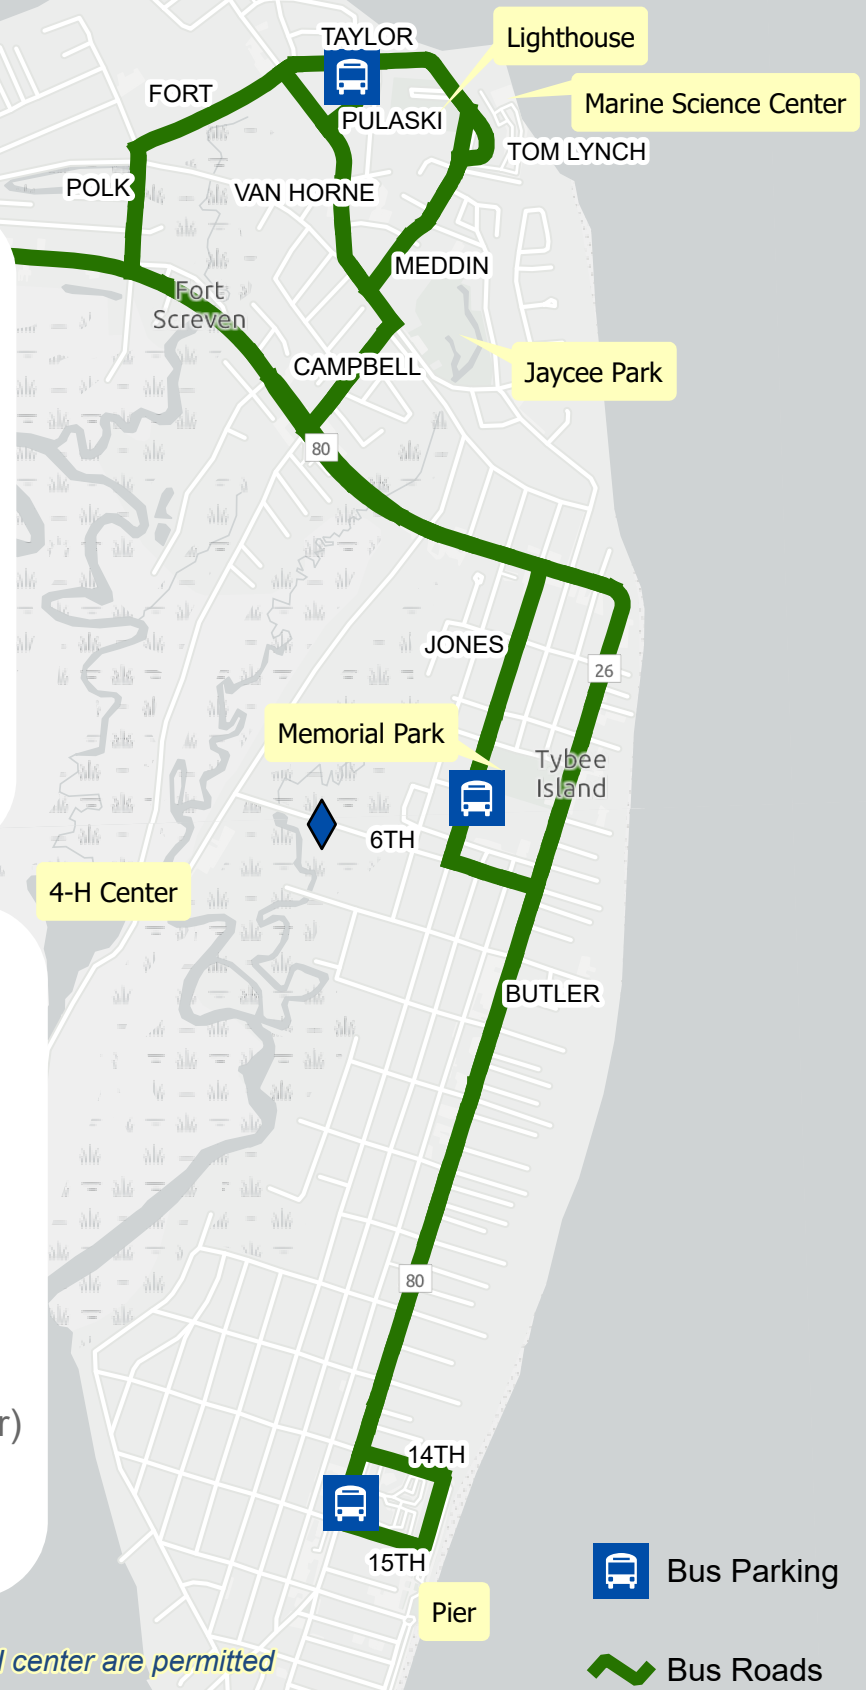

Streets Permitted for Buses:

- US Highway 80
- Polk St
- Fort St
- Taylor St
- Pulaski St
- Van Horne St
- Meddin Dr
- Tom Lynch Loop
- Campbell Ave
- Jones Ave
- 6th St (Between Jones and Butler)
- Butler Ave
- 14th St
- 15th St

◆ 4-H buses carrying students to the 4H center are permitted