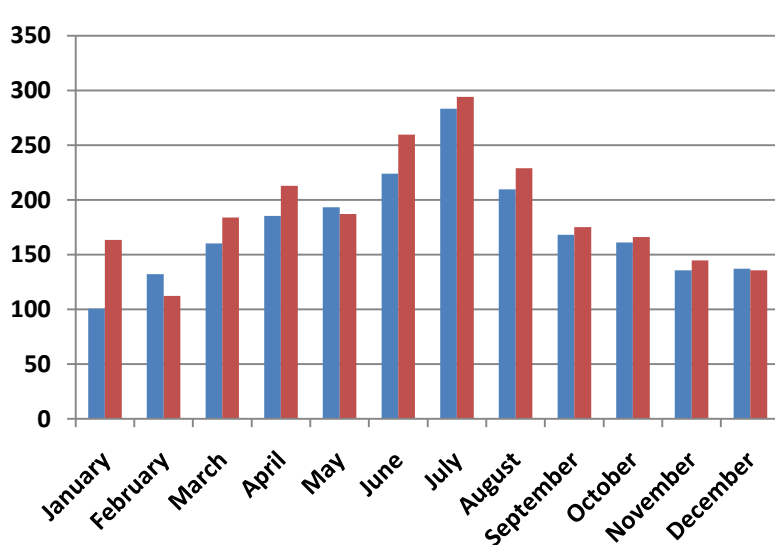

Waste Reduction & Recycling Participation

MSW		Difference			Recycling		Difference				
	2008	2009	2010	2011	2009 vs 2010	2008	2009	2010	2011	2009 vs 2010	
January		100.38	163.21	178.42	62.59%	January	6.85	20.64	42.96	201.31%	
February		131.96	112.26	115.3	-14.93%	February	5.78	26.81	23.18	363.84%	
March		160.27	183.88	214.98	14.73%	March	7.28	34.05	34.95	367.72%	
April		185.38	212.61	214.07	14.69%	April	6.72	40.54	45.05	503.27%	
May		193.07	186.97	200.99	-3.16%	May	10.07	31.05	28.36	208.34%	
June		223.82	259.53	219.26	15.95%	June	12.88	36.83	37.21	185.95%	
July		283.33	294.1		3.80%	July	13.85	32.59		135.31%	
August		209.4	228.95		9.34%	August	13.13	41.06		212.72%	
September		167.88	175.14		4.32%	September	17.57	41.56		136.54%	
October	159.03	161.15	165.93		2.97%	October	3.34	12.29	29.73	141.90%	
November	130.13	135.66	144.73		6.69%	November	8.02	24.35	20.47	-15.93%	
December	<u>133.56</u>	<u>137.12</u>	<u>135.66</u>		-1.06%	December	<u>7.5</u>	<u>22.66</u>	<u>30.05</u>	32.61%	
Annual Totals	422.72	2089.42	2262.97	1143.02	8.31%		18.86	153.43	385.38	211.71	151.18%