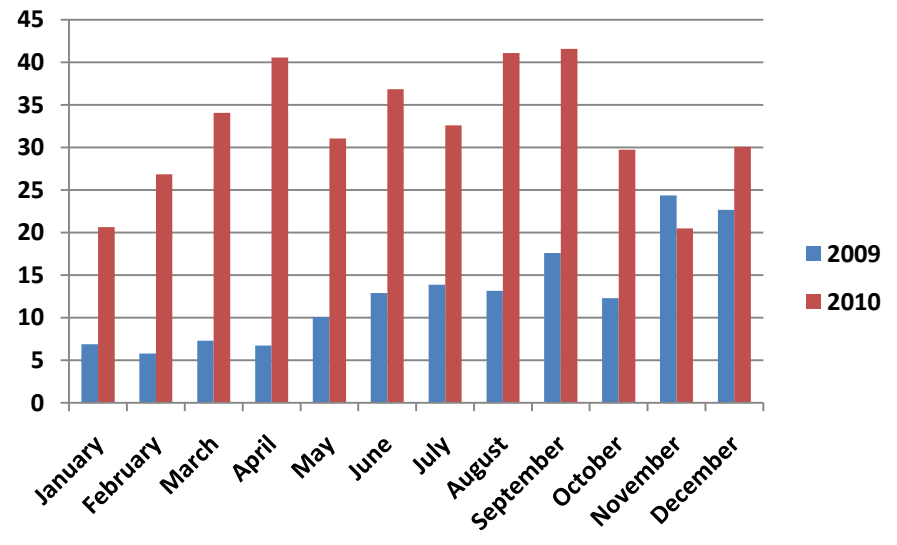

Waste Reduction & Recycling Participation

MSW		Difference			Recycling		Difference				
	2008	2009	2010	2011	2009 vs 2010	2008	2009	2010	2011	2009 vs 2010	
January		100.38	163.21	178.42	62.59%	January	6.85	20.64	42.96	201.31%	
February		131.96	112.26	115.3	-14.93%	February	5.78	26.81	23.18	363.84%	
March		160.27	183.88	214.98	14.73%	March	7.28	34.05	34.95	367.72%	
April		185.38	212.61	214.07	14.69%	April	6.72	40.54	45.05	503.27%	
May		193.07	186.97	200.99	-3.16%	May	10.07	31.05	28.36	208.34%	
June		223.82	259.53	219.26	15.95%	June	12.88	36.83	37.21	185.95%	
July		283.33	294.1		3.80%	July	13.85	32.59		135.31%	
August		209.4	228.95		9.34%	August	13.13	41.06		212.72%	
September		167.88	175.14		4.32%	September	17.57	41.56		136.54%	
October	159.03	161.15	165.93		2.97%	October	3.34	12.29	29.73	141.90%	
November	130.13	135.66	144.73		6.69%	November	8.02	24.35	20.47	-15.93%	
December	<u>133.56</u>	<u>137.12</u>	<u>135.66</u>		-1.06%	December	<u>7.5</u>	<u>22.66</u>	<u>30.05</u>	32.61%	
Annual Totals	422.72	2089.42	2262.97	1143.02	8.31%		18.86	153.43	385.38	211.71	151.18%