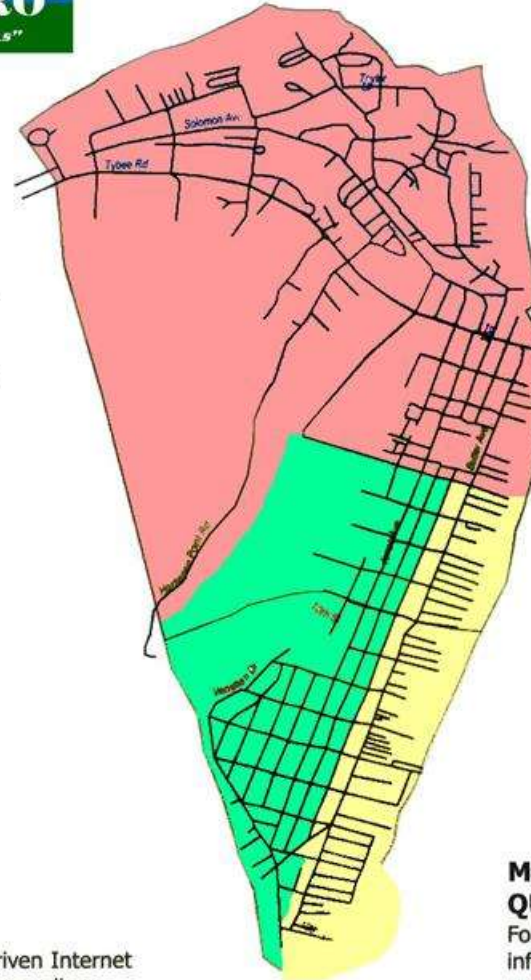

MORE QUESTIONS?

For more information or to receive a bin, call City Hall at 912-786-4573.